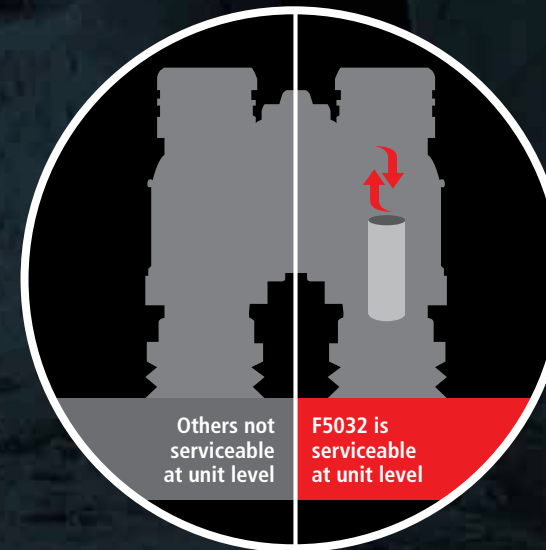

HOT SWAPPABLE IMAGE INTENSIFIER MODULES

Repairing a binocular should not take away from your mission focus. The F5032 is strategically designed for quick replacement of image intensifier tubes, reducing maintenance time.