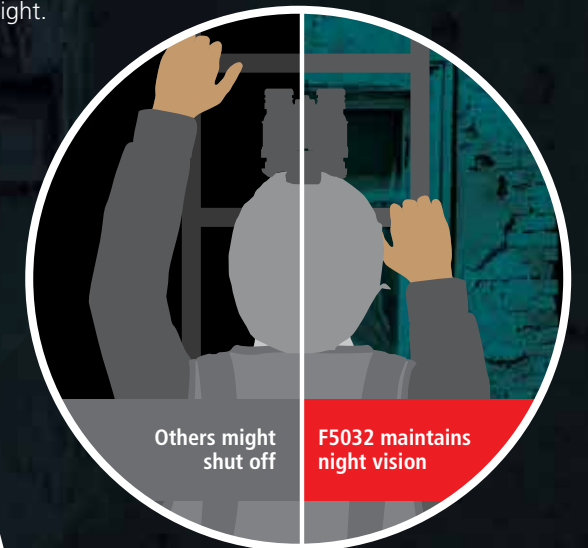

VERTICAL VIEWING ABILITY

The F5032 is designed to prevent inadvertent shut-off at inopportune times. Other binoculars can automatically turn off when the user tilts their head. This intuitive vertical viewing ability ensures your night vision is reliable, regardless of your orientation. The only time auto shut-off engages is when the binocular is stowed.

SPECIAL OPERATIONS DEMAND MORE THE HARRIS F5032 LIGHTWEIGHT NIGHT VISION BINOCULAR DELIVERS